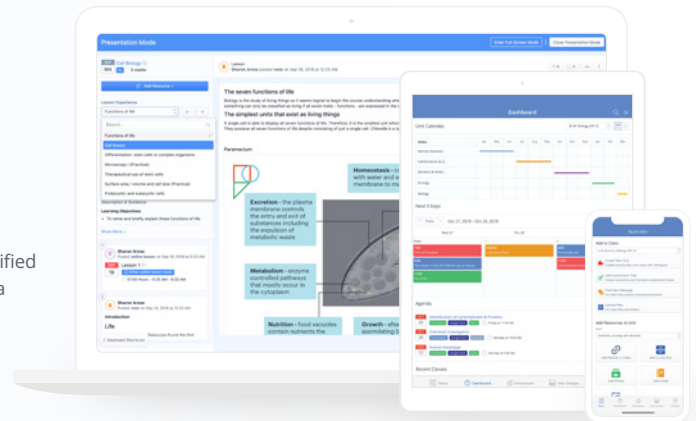

Enhancing Efficiency in Education Globally

Faria Education Group was founded in 2006 to transition schools from paper onto a curriculum-focused learning platform, ManageBac, which is a world leader in international education systems and services. Our global team 233 serves over 10,000 schools and 3 million students.

Our Focus Areas

translating purpose into action:

Paper to Paperless

Unified Family Experience

Integrated All-in-One School Systems

Integrated Services Overview

All of our services seamlessly work together to provide you an integrated experience across platforms.

Learning & Teaching

ManageBac

The Leading Learning Platform for IB World Schools

Serving over 3,000 Leading International Schools

By combining curriculum planning, assessment, reporting and attendance into one unified platform with a consistent, modern and mobile-ready interface, ManageBac provides a seamless & integrated experience for coordinators, teachers, students and parents.

Now available on

Curriculum Planning

LMS

Portfolio

CAS & SA

Project-Based Learning

Attendance

Report Cards

Online Learning

Pamoja

Online Learning Reimagined

We provide schools across the globe with flexible online learning solutions that address key educational challenges, from structured content to courses fully taught by our own teachers. We help schools broaden their subject offering by delivering online courses for IB Diploma, Cambridge IGCSE, Cambridge International AS and A Levels.

Pamoja Online Courses are taught online by our experienced teachers trained in digital learning methodologies. A solution to support schools' digital strategies and ease teacher recruitment challenges.

Integrated with ManageBac, Pamoja Lesson Suite provides teachers with a range of tailor-made resources including unit plans, lessons, and student assessments and monitoring tools. A solution to save teachers' time on course preparation whilst developing skills in online learning methodologies.

Self-Paced & Inquiry-Based

Student-Centred & Collaborative

Differentiated Assessment