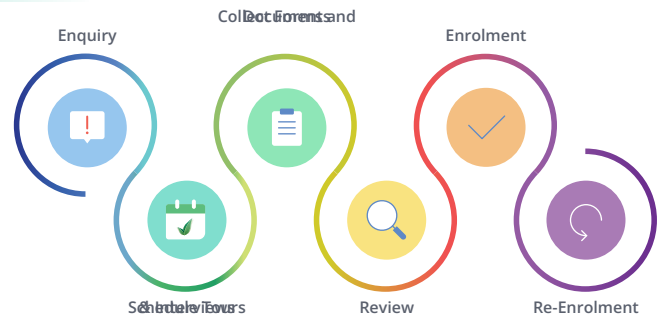

Admissions

Integrated Online School Admissions and Enrolment Management

Create a world-class admissions experience for families, while simultaneously cutting wasted Administrative tasks by 66%, giving your admissions team time to focus on what really matters. Used by 450+ schools in 80+ countries around the world.

Enquiry, Admissions & Enrolment

Allow families to manage all aspects of the admissions process from enquiry to enrollment, from visit bookings to admissions fee payments, through a dedicated parent account.

Eliminate Administrative Headaches

Make use of a system built from the ground up for school admissions. View applicant pools, send bulk emails, chase missing documentation, collaboratively review applicants, view comprehensive analytics, and much more.